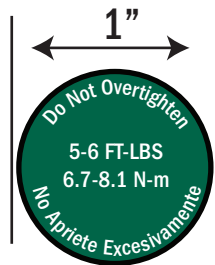

# Saddle Sticker

**PANTONE 342 C - Green, PANTONE Black C**  
**Font Size - 8pt, Label Diameter - 1"**  
**Font Type - ITC Franklin Gothic Std, Medium Condensed**  
**.004 White Polyester, 9472LE Adhesive**  
**.001 Clear Polyester Overlay and Roll Form**