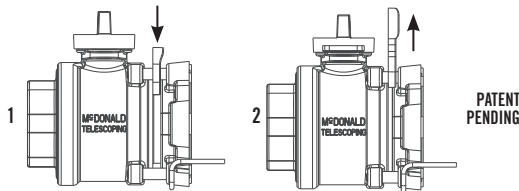

2) To remove water meter, pull spacer out of groove and retract flange.

800.292.2737 | sales@aymcdonald.com | aymcdonald.com

3210-611 1/18

IMPORTANT NOTICE - READ CAREFULLY
Telescoping Meter Flange

Installation Instructions

1) Keep flange extended with spacer during installation and pressurization.