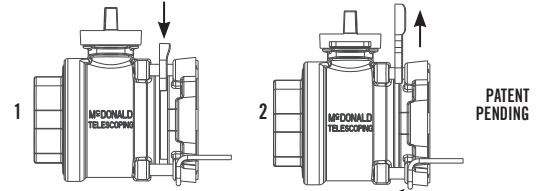

2) To remove water meter, pull spacer out of groove and retract flange.

800.292.2737 | sales@aymcdonald.com | aymcdonald.com

3210-611 1/18

IMPORTANT NOTICE - READ CAREFULLY
Telescoping Meter Flange

Installation Instructions

1) Keep flange extended with spacer during installation and pressurization.