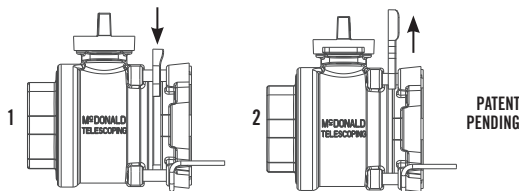

2) To remove water meter, pull spacer out of groove and retract flange.

800.292.2737 | sales@aymcdonald.com | aymcdonald.com

3210-611 1/18

IMPORTANT NOTICE - READ CAREFULLY
Telescoping Meter Flange

Installation Instructions

1) Keep flange extended with spacer during installation and pressurization.