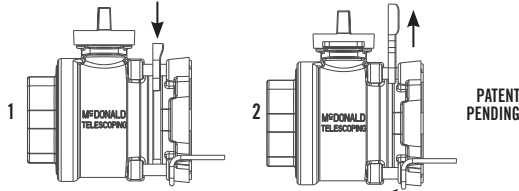

2) To remove water meter, pull spacer out of groove and retract flange.

800.292.2737 | sales@aymcdonald.com | aymcdonald.com

3210-611 1/18

IMPORTANT NOTICE - READ CAREFULLY
Telescoping Meter Flange

Installation Instructions

1) Keep flange extended with spacer during installation and pressurization.

2) To remove water meter, pull spacer out of groove and retract flange.

800.292.2737 | sales@aymcdonald.com | aymcdonald.com

3210-611 1/18