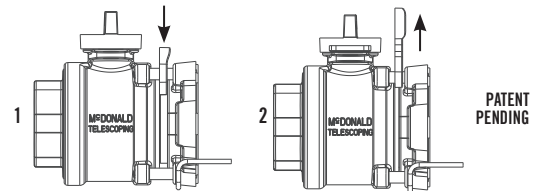

2) To remove water meter, pull spacer out of groove and retract flange.

800.292.2737 | sales@aymcdonald.com | aymcdonald.com

3210-611 1/18