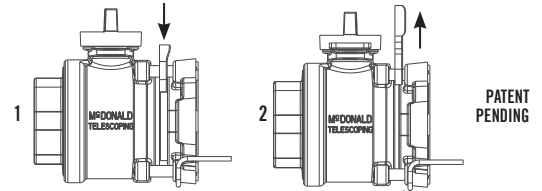

2) To remove water meter, pull spacer out of groove and retract flange.

800.292.2737 | sales@aymcdonald.com | aymcdonald.com

3210-611 1/18

IMPORTANT NOTICE - READ CAREFULLY
Telescoping Meter Flange

Installation Instructions

1) Keep flange extended with spacer during installation and pressurization.

2) To remove water meter, pull spacer out of groove and retract flange.

800.292.2737 | sales@aymcdonald.com | aymcdonald.com

3210-611 1/18